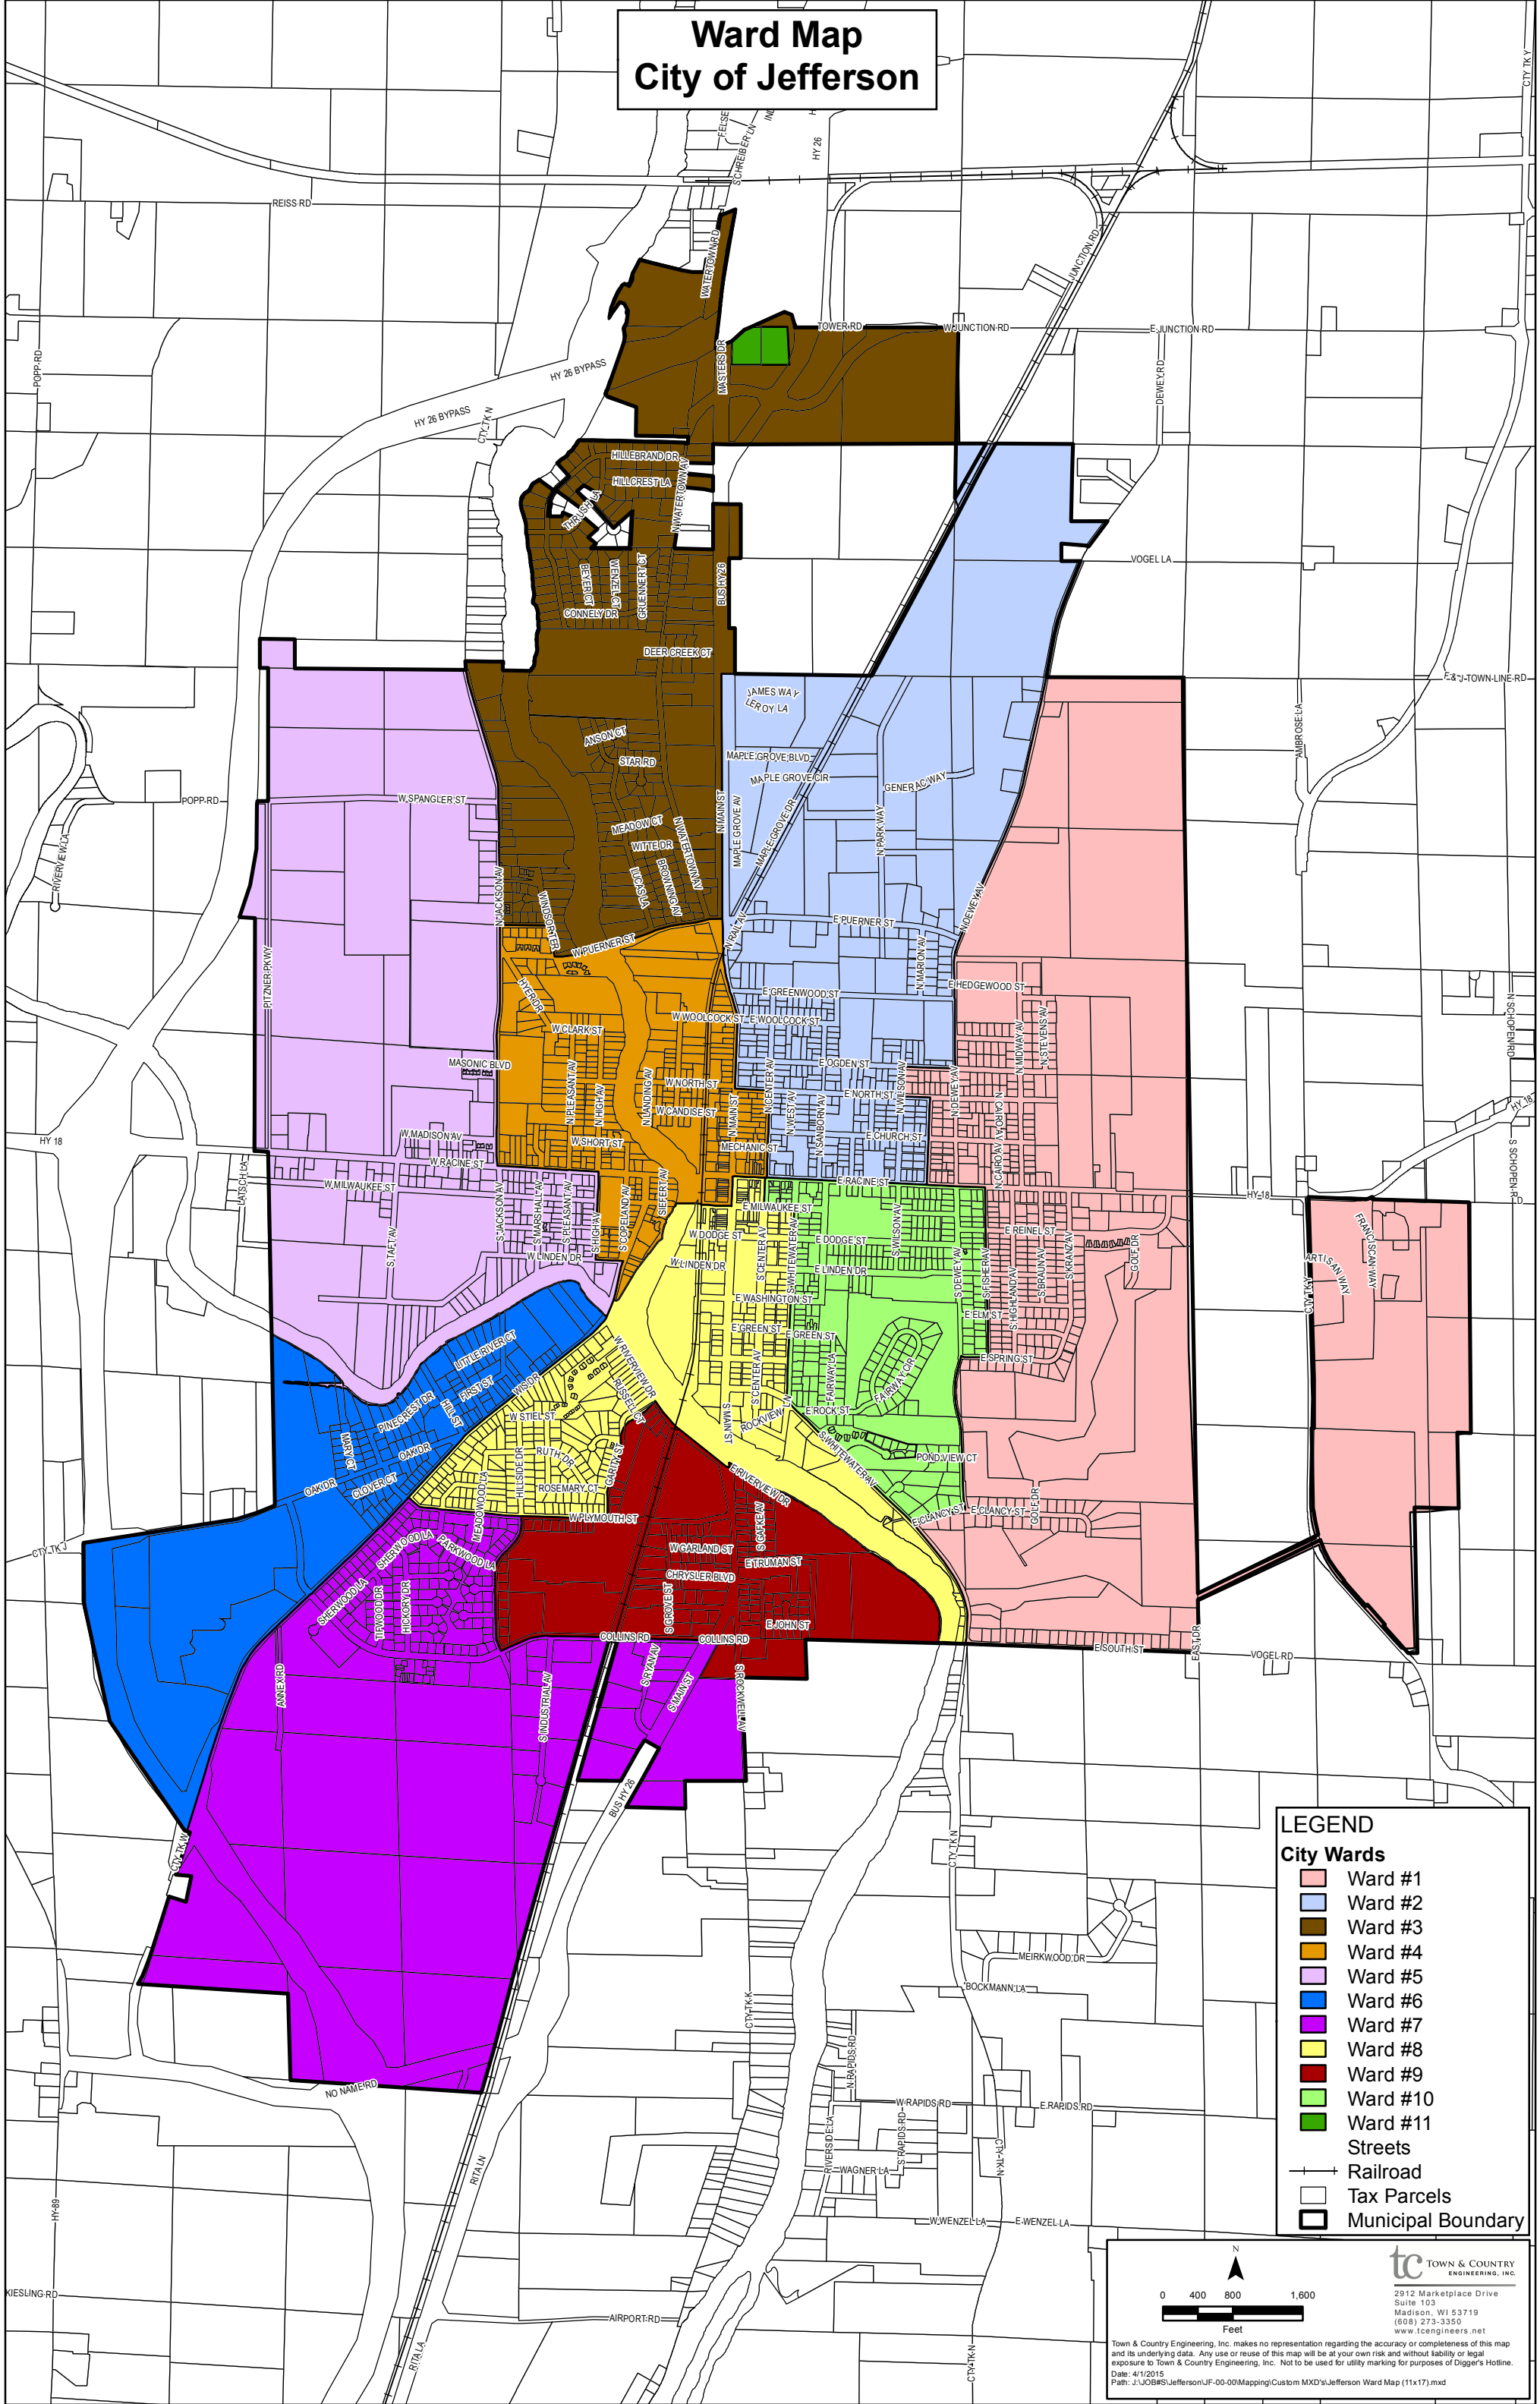

Ward Map City of Jefferson

LEGEND

City Wards

- Ward #1
- Ward #2
- Ward #3
- Ward #4
- Ward #5
- Ward #6
- Ward #7
- Ward #8
- Ward #9
- Ward #10
- Ward #11

Streets
 Railroad
 Tax Parcels
 Municipal Boundary

N

0 400 800 1,600
Feet

tc TOWN & COUNTRY
ENGINEERING, INC.

2912 Marketplace Drive
Suite 103
Madison, WI 53719
(608) 273-3350
www.tcengineers.net

Town & Country Engineering, Inc. makes no representation regarding the accuracy or completeness of this map and its underlying data. Any use or reuse of this map will be at your own risk and without liability or legal exposure to Town & Country Engineering, Inc. Not to be used for utility marking for purposes of Digger's Hotline.
Date: 4/1/2015
Path: J:\JOB\S\Jefferson\JF-00-00\Mapping\Custom MXD's\Jefferson Ward Map (11x17).mxd